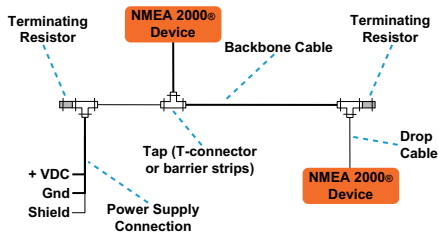

What is NMEA 2000 (N2K)?

The NMEA 2000 Marine Network Standard was developed by various companies in and outside of the industry. More than 40 marine organizations have invested time and resources to create NMEA 2000 based on CAN (Controller Area Network).

The NMEA 2000 network is an open true plug and play system, installing is just a matter of plugging in. When new NMEA 2000 certified products are purchased, the owner, boat dealer or electronics dealer will only have to plug the new certified product onto the network. Only NMEA 2000 certified products can communicate with each other.

NMEA 2000® Simplified Circuit Multi - Talker / Multi - Listener

NMEA CERTIFIED PRODUCTS