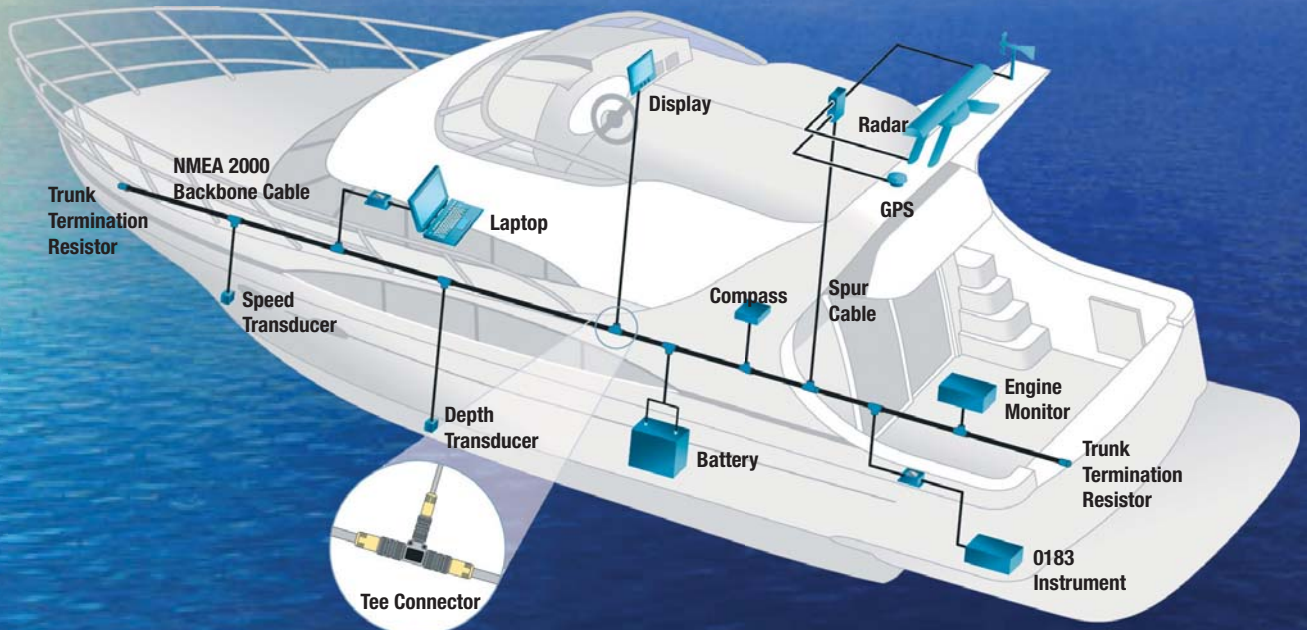

What is NMEA 2000 (N2K)?

The NMEA 2000 Marine Network Standard was developed by various companies in and outside of the industry. More than 40 marine organizations have invested time and resources to create NMEA 2000 based on CAN (Controller Area Network).

The NMEA 2000 network is an open true plug and play system, installing is just a matter of plugging in. When new NMEA 2000 certified products are purchased, the owner, boat dealer or electronics dealer will only have to plug the new certified product onto the network. Only NMEA 2000 certified products can communicate with each other.

NMEA 2000® Simplified Circuit Multi - Talker / Multi - Listener

NMEA CERTIFIED PRODUCTS